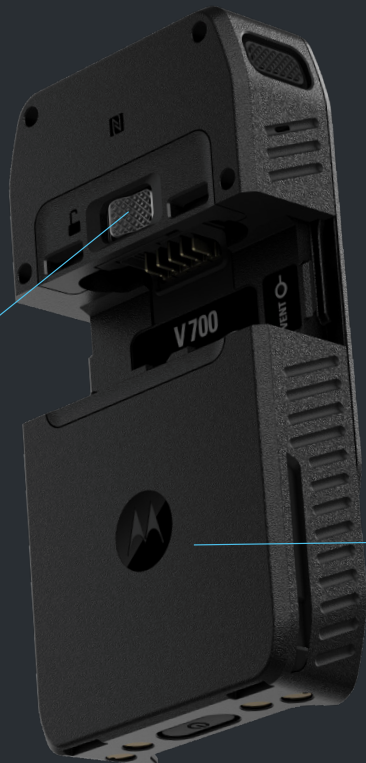

Easily manage encrypted evidence out in the field

COMPLETENESS

Manage digital evidence efficiently

**MENU SELECTION
BUTTON**

**BIG LCD MENU WITH LARGE ICONS
TO NAVIGATE THROUGH FAST AND
EFFICIENTLY**

**CLEAR VIDEO QUALITY WITH
EXCELLENT LOW LIGHT
PERFORMANCE**

**START RECORDING WITH JUST A
PRESS OF A BUTTON**

**MENU SCROLL
BUTTON**

POWER ON OR OFF

**BATTERY
UNLOCK
LATCH**

**DETACHABLE BATTERY WITH SELF
CLEANING CONTACTS**

V700 BODY-WORN CAMERA

CONTROL

KEY SPECIFICATIONS